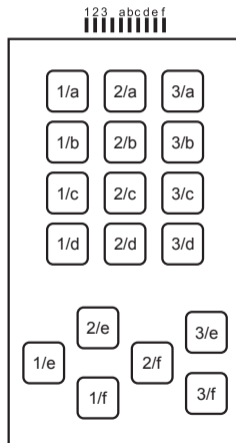

M58.5

M58.9

Number of keys	18
Tactility	poly dom
Dimensions (mm)	72 x 131,8
Dimension tolerance (mm)	-0,3
Thick (mm)	0,7
Cable length (mm)	70
Number of cable contacts	10
Contact pitch (mm)	2,54
Distance from cable outlet to the edge of keypad (mm)	6