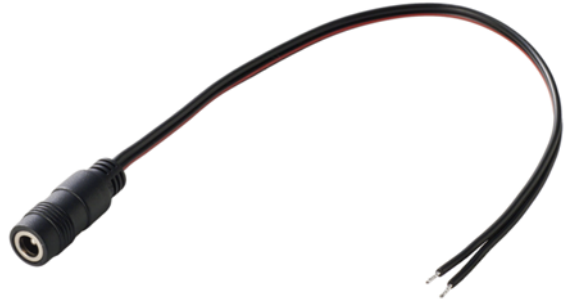

Extension Cable Jack 20cm

Country of Origin : China
 Operating Temperature : 0 ÷ 40[°C]
 Length / cable type : 0.2 m / 20AWGX2C - 2468
 DC Connector 2.1x5.5x11
 2.5x5.5x11

WEIGHT	1pc	N.W.: 10g / pc
PACKING	Bunch	50pcs / 1bunch
		G.W.: 0.5 kg / bunch

Extension cable Jack 50cm

Country of Origin : China
 Operating Temperature : 0 ÷ 40[°C]
 Length / cable type : 0.5m / 20AWGX2C - 2468
 DC Connector : 2.1x5.5x11

WEIGHT	1pc	N.W.: 13g / pc
PACKING	Bunch	200pcs / 1bunch
		G.W.: 2.6kg / bunch

Extension Cable Jack 80cm

Country of Origin : China
 Operating Temperature : 0 ÷ 40[°C]
 Length / cable type : 0.8m / 20AWGX2C - 2468
 DC Connector : 2.1x5.5x11
 2.5x5.5x11

WEIGHT	1pc	N.W.: 19g / pc
PACKING	Bunch	100pcs / 1bunch
		G.W.: 1.9 kg / bunch

Extension cable Jack 4.0m

Country of Origin : China
 Operating Temperature : 0 ÷ 40[°C]
 Length / cable type : 4.0m / 20AWG - 3.9/2RC
 DC Connector : 2.1x5.5x11

WEIGHT	1pc	N.W.: 108g / pc
PACKING	Bunch	5pcs / 1bunch
		G.W.: 0.54 kg / bunch