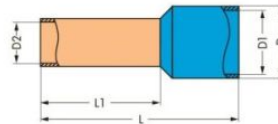

Item no.: 216-322
Product description: Ferrule Sleeve for 0.35 mm² / AWG 24 insulated electro-tin plated

Produkt kann von Bild abweichen / product may differ

Packing unit 1000 pieces

RoHS compliant

Strip length to	7.5 mm
Product group	2 (Terminal Block Accessories)
L	10.5 mm
L1	6 mm
D	2.5 mm
D1	2 mm
D2	0.8 mm
Weight	0.058 g
Color	green
Customs Tariff No.	85369010
Country of Origin	Deutschland