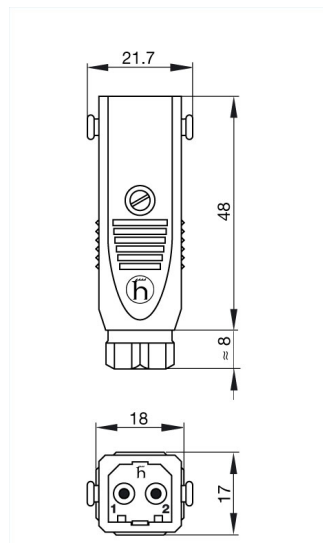

STAS 2 grau/grey

Industrial Connectors:Rectangular connectors ST-series:Cable plug

Product description

Description	Cable plug without strain relief
Type	STAS 2 grau/grey
Order No.	930 620-106
Type of contact	male
Number of contacts	2 + PE
Cable gland	PG 7
Cable diameter	4 mm to 6.5 mm
Conductor size	max. 1.5 mm ²
Housing Color	grey
Contact bearer color	black

Drawing

Technical data

Pin dimensions	2 mm
Rated voltage	250 V AC/DC
Rated current	DC 10 A / AC 16 A
Contact resistance	≤ 5 mOhm
Type of termination	screw

Material

Contact material	Cu Zn
Contact surface material	Sn
Contact bearer material	PA
Housing material	PA