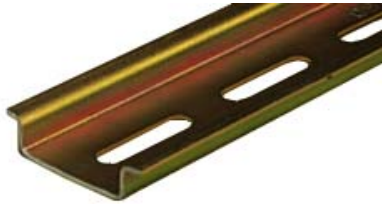

Item no.: 210-112
Product description: STEEL CARRIER RAIL; 35 X 7.5 MM, 1 MM / 0.039 IN THICK;
SLOTTED

Packing unit 10 pieces

Weight	630 g
Color	YELLOW WITH CHROME
Height	7,5 mm
Height	0,295 in
Width	2000 mm
Width	78,74 in
Depth	35 mm
Depth	1,387 in