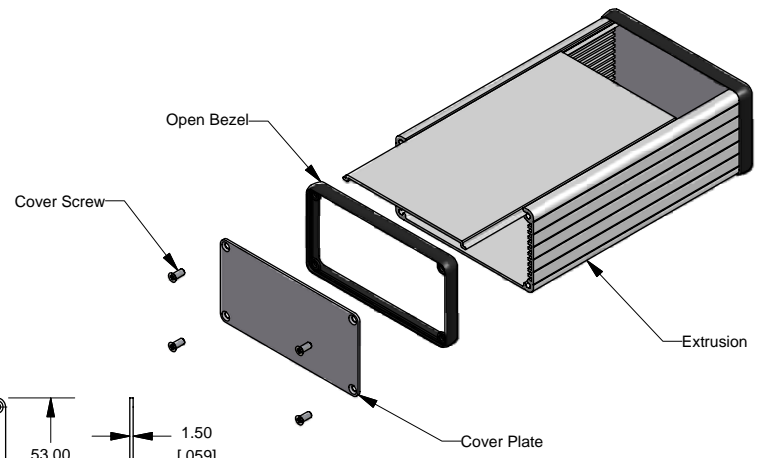

1455N1601

Note
Purchased assembly includes box, belly plate, choice of bezel, cover screws and self adhesive rubber feet. Box made from Extruded Aluminum 6063.

PART NUMBERS	
1455N1601 Open Bezel with Aluminum End Plate	
Clear Anodized	1455N1601
Black Anodized	1455N1601BK
ACCESSORIES	
Cover Screws (Pkg 100)	1455MS100
#6 Self Tapping Nickel Plated Screws	
Black Cover Screws (Pkg 100)	1455MS100BK
#6 Self Tapping Nickel Plated Screws	
Aluminum End Plates (Pkg 10)	1455NAL-10
Black Anodized Aluminum End Plates (Pkg 10)	1455NALBK-10
Open Plastic Bezels, Black (Pkg 10)	1455NBBK-10