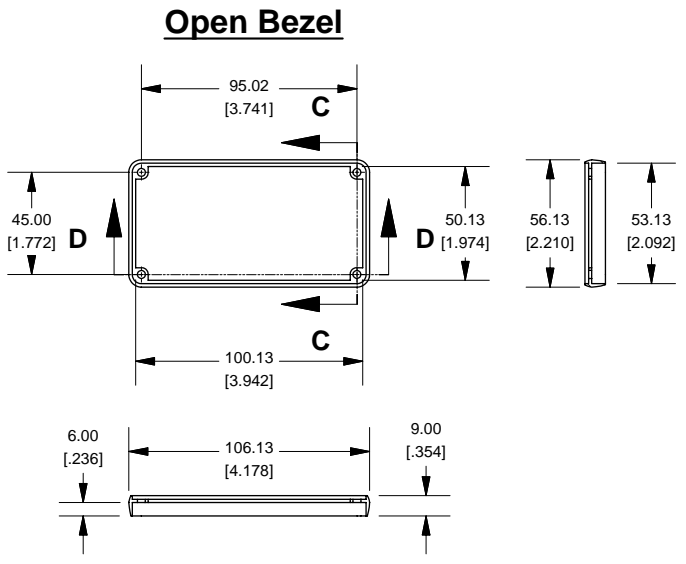

1455N1601

Note
Purchased assembly includes box, belly plate, choice of bezel, cover screws and self adhesive rubber feet. Box made from Extruded Aluminum 6063.

PART NUMBERS	
1455N1601 Open Bezel with Aluminum End Plate	
Clear Anodized	1455N1601
Black Anodized	1455N1601BK
ACCESSORIES	
Cover Screws (Pkg 100)	1455MS100
#6 Self Tapping Nickel Plated Screws	
Black Cover Screws (Pkg 100)	1455MS100BK
#6 Self Tapping Nickel Plated Screws	
Aluminum End Plates (Pkg 10)	1455NAL-10
Black Anodized Aluminum End Plates (Pkg 10)	1455NALBK-10
Open Plastic Bezels, Black (Pkg 10)	1455NBBK-10