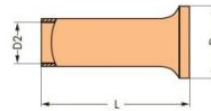

Item no.: 216-108
Product description: SCREWLESS END STOP SLEEVE FOR 6 MM² / AWG 10
UNINSULATED ELECTROLYTIC COPPER

Produkt kann von Bild abweichen / product may differ

Packing unit 250 pieces

RoHS compliant

Strip length to	12 mm
Product group	2 (Terminal Block Accessories)
L	12 mm
D	4.7 mm
D2	3.5 mm
Weight	0.276 g
Customs Tariff No.	85369010
Country of Origin	Deutschland

© WAGO Kontakttechnik GmbH & Co. KG