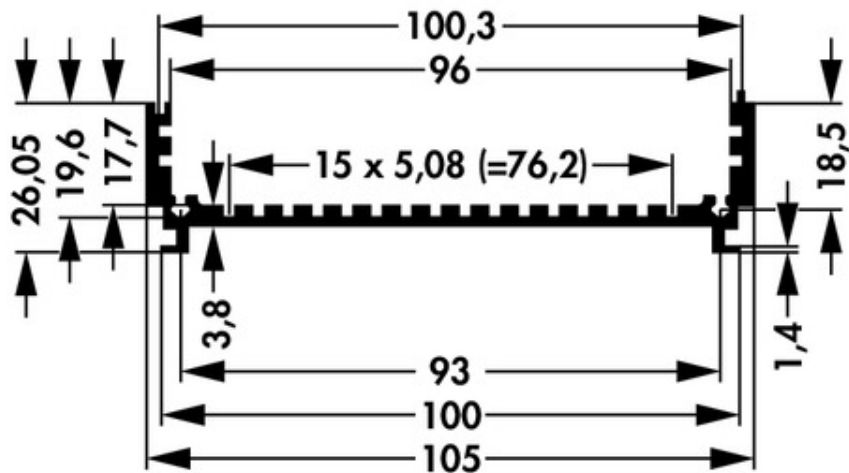

Data sheet Product KO E 2

Cases > Combination cases

Features

length	220 mm
C	
surface	black anodised

Technical Drawing

height A [mm]	25.35
width B [mm]	105
D [mm]	100.3

Further Information

Fischer Elektronik GmbH & Co. KG
DEUTSCHLAND • GERMANY • ALLEMAGNE