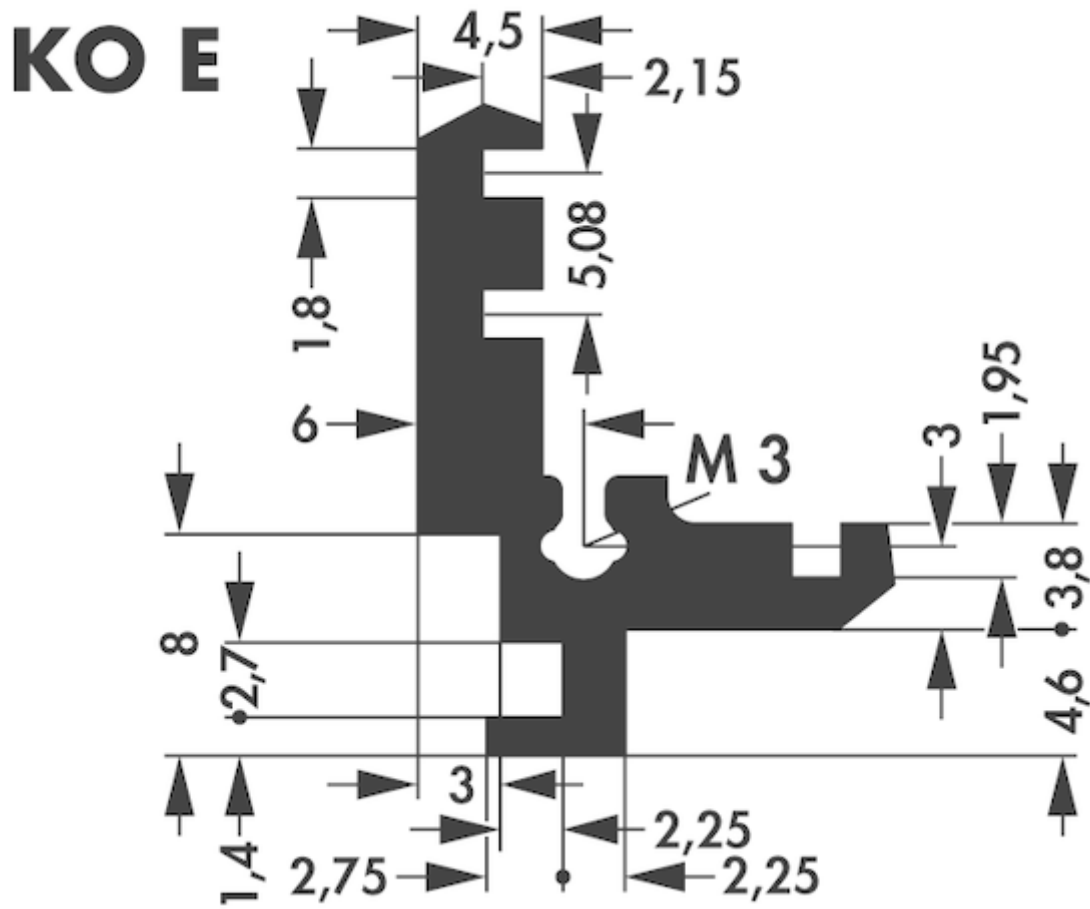

Data sheet Product KO E 2

Cases > Combination cases

Features

length	220 mm
C	
surface	black anodised

Technical Drawing

height A [mm]	25.35
width B [mm]	105
D [mm]	100.3

Further Information

Fischer Elektronik GmbH & Co. KG
DEUTSCHLAND • GERMANY • ALLEMAGNE