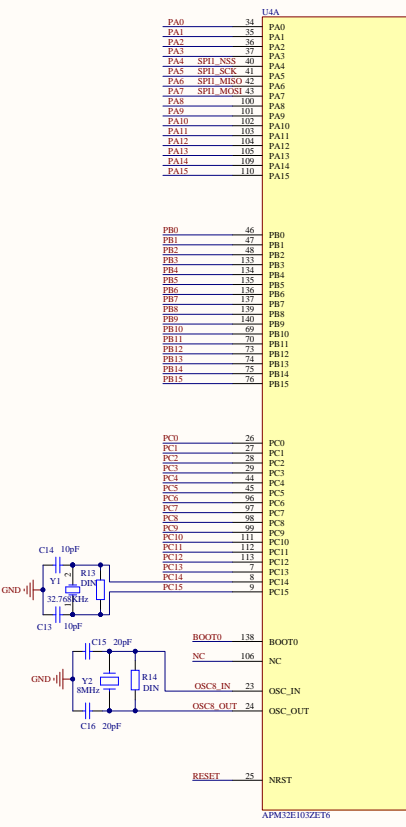

BOOT

LED

POWER

USART

JTAG

APM32E103ZE76

KEY

USB