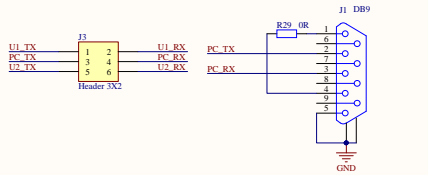

BOOT

LED

POWER

USART

JTAG

APM32E103ZE76

KEY

USB