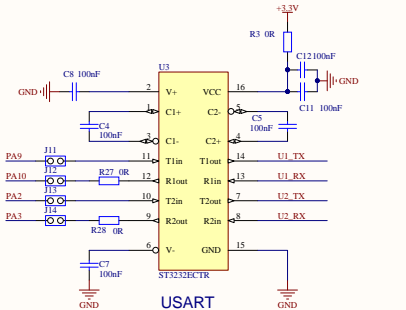

BOOT

LED

POWER

USART

JTAG

APM32E103ZE76

KEY

USB