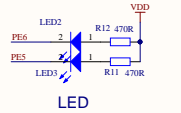

BOOT

LED

POWER

USART

JTAG

APM32E103ZE76

KEY

USB