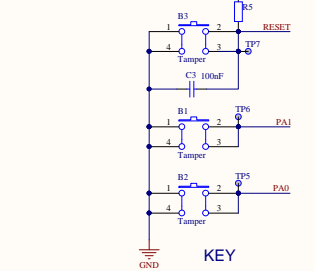

BOOT

LED

POWER

USART

JTAG

APM32E103ZE76

KEY

USB