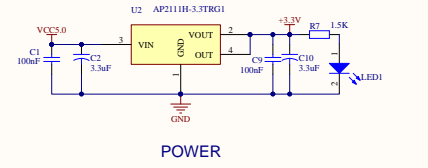

BOOT

LED

POWER

USART

JTAG

APM32E103ZE76

KEY

USB