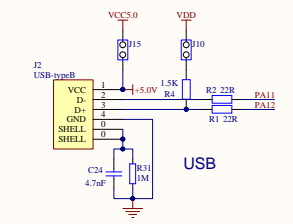

BOOT

LED

POWER

USART

JTAG

APM32E103ZE76

KEY

USB