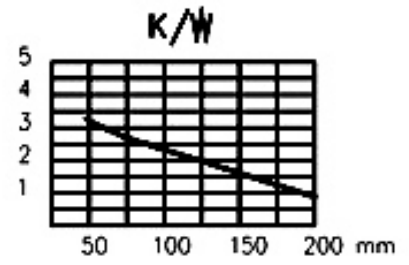

## Technical data:

Width: 100 mm  
Height: 51 mm  
Weight: 6,42 Kg/m