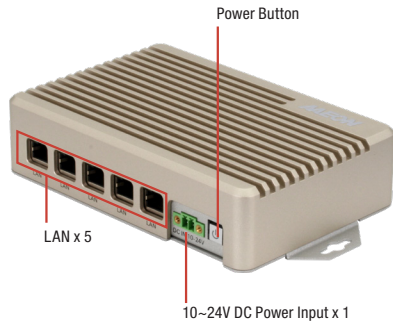

Front View

Rear View

BOXER-8250AI-A4  
Front View

Rear View

### Features

- NVIDIA® Jetson Xavier™ NX
- 8GB LPDDR4
- Multi-storage option: 16GB eMMC / MicroSD slot / 2.5" drive bay
- Support Operating Temperature -25°C ~ 70°C
- GbE LAN x 5
- USB 3.2 Gen 1 x 4
- 10~24Vdc Power input

### Specifications

System	
AI Accelerator	Nvidia Jetson Xavier NX
CPU	6-core NVIDIA Carmel ARM® v8.2 64-bit CP
System Memory	8GB LPDDR4x
Storage Device	16 eMMC and MicroSD card slot (A1, A3) 16 eMMC and MicroSD card slot and 2.5" HDD drive(A4)
Display Interface	HDMI 2.0
Ethernet	10/100/1000Base-TX x 5
I/O	USB Type A x 4 for USB 3.2 Gen 1 RJ-45 x 5 for GbE LAN DB-9 x 2 for RS-232 HDMI Type A x 1 for HDMI 2.0 MicroSD slot x 1 Micro USB x 1 for O.S Flash Recovery button x 1 Power button with power LED x 1
Expansion	—
Indicator	Power LED x 1
OS Support	Linux (AAEON ACLinux 4.9) Linux (NVIDIA Jetpack 4.5)
Power Supply	
Power Requirement	10 ~ 24V DC with 2-pin terminal block
Mechanical	
Mounting	Wallmount
Dimensions (W x D x H)	A1, A3 : 6.92" x 3.94" x 1.54"(175.8mm x 100.0mm x 39.0mm) A4 : 6.92" x 3.94" x 2.41"(175.8mm x 100.0mm x 61.3mm)
Gross Weight	A1, A3 : 2.48 lbs (1.12 kg) A4 : 3.5lbs (1.6kg)
Net Weight	A1, A3 : 1.46 lbs (0.66 kg) A4 : 2.0lbs (0.91kg)
Environmental	
Operating Temperature	A1, A3 : 14°F ~ 149°F (-10°C ~ 65°C, according to IEC60068-2 with 0.5 m/s AirFlow) A4 : -13°F ~ 158°F (-25°C ~ 70°C, according to IEC60068-2 with 0.5 m/s AirFlow)
Storage Temperature	-40°F ~ 176°F (-40°C ~ 80°C)
Storage Humidity	95% @ 40°C, non-condensing
Anti-Vibration	3.5Grms / 5~500Hz / operation (eMMC, MicroSD, or SSD)
Anti-Shock	—
Certification	CE/FCC class A