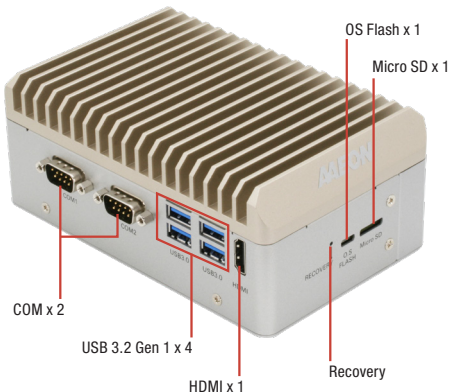

Front View

Rear View

BOXER-8250AI-A4  
Front View

Rear View

### Features

- NVIDIA® Jetson Xavier™ NX
- 8GB LPDDR4
- Multi-storage option: 16GB eMMC / MicroSD slot / 2.5" drive bay
- Support Operating Temperature -25°C ~ 70°C
- GbE LAN x 5
- USB 3.2 Gen 1 x 4
- 10~24Vdc Power input

### Specifications

System	
AI Accelerator	Nvidia Jetson Xavier NX
CPU	6-core NVIDIA Carmel ARM® v8.2 64-bit CP
System Memory	8GB LPDDR4x
Storage Device	16 eMMC and MicroSD card slot (A1, A3) 16 eMMC and MicroSD card slot and 2.5" HDD drive(A4)
Display Interface	HDMI 2.0
Ethernet	10/100/1000Base-TX x 5
I/O	USB Type A x 4 for USB 3.2 Gen 1 RJ-45 x 5 for GbE LAN DB-9 x 2 for RS-232 HDMI Type A x 1 for HDMI 2.0 MicroSD slot x 1 Micro USB x 1 for O.S Flash Recovery button x 1 Power button with power LED x 1
Expansion	—
Indicator	Power LED x 1
OS Support	Linux (AAEON ACLinux 4.9) Linux (NVIDIA Jetpack 4.5)
Power Supply	
Power Requirement	10 ~ 24V DC with 2-pin terminal block
Mechanical	
Mounting	Wallmount
Dimensions (W x D x H)	A1, A3 : 6.92" x 3.94" x 1.54"(175.8mm x 100.0mm x 39.0mm) A4 : 6.92" x 3.94" x 2.41"(175.8mm x 100.0mm x 61.3mm)
Gross Weight	A1, A3 : 2.48 lbs (1.12 kg) A4 : 3.5lbs (1.6kg)
Net Weight	A1, A3 : 1.46 lbs (0.66 kg) A4 : 2.0lbs (0.91kg)
Environmental	
Operating Temperature	A1, A3 : 14°F ~ 149°F (-10°C ~ 65°C, according to IEC60068-2 with 0.5 m/s AirFlow) A4 : -13°F ~ 158°F (-25°C ~ 70°C, according to IEC60068-2 with 0.5 m/s AirFlow)
Storage Temperature	-40°F ~ 176°F (-40°C ~ 80°C)
Storage Humidity	95% @ 40°C, non-condensing
Anti-Vibration	3.5Grms / 5~500Hz / operation (eMMC, MicroSD, or SSD)
Anti-Shock	—
Certification	CE/FCC class A