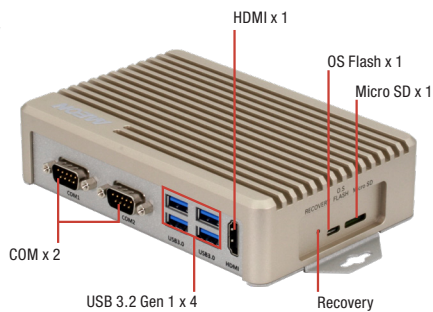

Front View

Rear View

BOXER-8250AI-A4  
Front View

Rear View

### Features

- NVIDIA® Jetson Xavier™ NX
- 8GB LPDDR4
- Multi-storage option: 16GB eMMC / MicroSD slot / 2.5" drive bay
- Support Operating Temperature -25°C ~ 70°C
- GbE LAN x 5
- USB 3.2 Gen 1 x 4
- 10~24Vdc Power input

### Specifications

System	
AI Accelerator	Nvidia Jetson Xavier NX
CPU	6-core NVIDIA Carmel ARM® v8.2 64-bit CP
System Memory	8GB LPDDR4x
Storage Device	16 eMMC and MicroSD card slot (A1, A3) 16 eMMC and MicroSD card slot and 2.5" HDD drive(A4)
Display Interface	HDMI 2.0
Ethernet	10/100/1000Base-TX x 5
I/O	USB Type A x 4 for USB 3.2 Gen 1 RJ-45 x 5 for GbE LAN DB-9 x 2 for RS-232 HDMI Type A x 1 for HDMI 2.0 MicroSD slot x 1 Micro USB x 1 for O.S Flash Recovery button x 1 Power button with power LED x 1
Expansion	—
Indicator	Power LED x 1
OS Support	Linux (AAEON ACLinux 4.9) Linux (NVIDIA Jetpack 4.5)
Power Supply	
Power Requirement	10 ~ 24V DC with 2-pin terminal block
Mechanical	
Mounting	Wallmount
Dimensions (W x D x H)	A1, A3 : 6.92" x 3.94" x 1.54"(175.8mm x 100.0mm x 39.0mm) A4 : 6.92" x 3.94" x 2.41"(175.8mm x 100.0mm x 61.3mm)
Gross Weight	A1, A3 : 2.48 lbs (1.12 kg) A4 : 3.5lbs (1.6kg)
Net Weight	A1, A3 : 1.46 lbs (0.66 kg) A4 : 2.0lbs (0.91kg)
Environmental	
Operating Temperature	A1, A3 : 14°F ~ 149°F (-10°C ~ 65°C, according to IEC60068-2 with 0.5 m/s AirFlow) A4 : -13°F ~ 158°F (-25°C ~ 70°C, according to IEC60068-2 with 0.5 m/s AirFlow)
Storage Temperature	-40°F ~ 176°F (-40°C ~ 80°C)
Storage Humidity	95% @ 40°C, non-condensing
Anti-Vibration	3.5Grms / 5~500Hz / operation (eMMC, MicroSD, or SSD)
Anti-Shock	—
Certification	CE/FCC class A