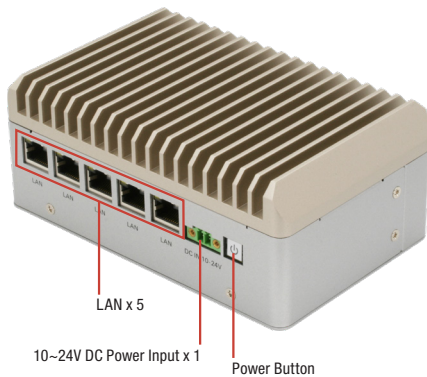

Front View

Rear View

BOXER-8250AI-A4  
Front View

Rear View

### Features

- NVIDIA® Jetson Xavier™ NX
- 8GB LPDDR4
- Multi-storage option: 16GB eMMC / MicroSD slot / 2.5" drive bay
- Support Operating Temperature -25°C ~ 70°C
- GbE LAN x 5
- USB 3.2 Gen 1 x 4
- 10~24Vdc Power input

### Specifications

System	
AI Accelerator	Nvidia Jetson Xavier NX
CPU	6-core NVIDIA Carmel ARM® v8.2 64-bit CP
System Memory	8GB LPDDR4x
Storage Device	16 eMMC and MicroSD card slot (A1, A3) 16 eMMC and MicroSD card slot and 2.5" HDD drive(A4)
Display Interface	HDMI 2.0
Ethernet	10/100/1000Base-TX x 5
I/O	USB Type A x 4 for USB 3.2 Gen 1 RJ-45 x 5 for GbE LAN DB-9 x 2 for RS-232 HDMI Type A x 1 for HDMI 2.0 MicroSD slot x 1 Micro USB x 1 for O.S Flash Recovery button x 1 Power button with power LED x 1
Expansion	—
Indicator	Power LED x 1
OS Support	Linux (AAEON ACLinux 4.9) Linux (NVIDIA Jetpack 4.5)
Power Supply	
Power Requirement	10 ~ 24V DC with 2-pin terminal block
Mechanical	
Mounting	Wallmount
Dimensions (W x D x H)	A1, A3 : 6.92" x 3.94" x 1.54"(175.8mm x 100.0mm x 39.0mm) A4 : 6.92" x 3.94" x 2.41"(175.8mm x 100.0mm x 61.3mm)
Gross Weight	A1, A3 : 2.48 lbs (1.12 kg) A4 : 3.5lbs (1.6kg)
Net Weight	A1, A3 : 1.46 lbs (0.66 kg) A4 : 2.0lbs (0.91kg)
Environmental	
Operating Temperature	A1, A3 : 14°F ~ 149°F (-10°C ~ 65°C, according to IEC60068-2 with 0.5 m/s AirFlow) A4 : -13°F ~ 158°F (-25°C ~ 70°C, according to IEC60068-2 with 0.5 m/s AirFlow)
Storage Temperature	-40°F ~ 176°F (-40°C ~ 80°C)
Storage Humidity	95% @ 40°C, non-condensing
Anti-Vibration	3.5Grms / 5~500Hz / operation (eMMC, MicroSD, or SSD)
Anti-Shock	—
Certification	CE/FCC class A