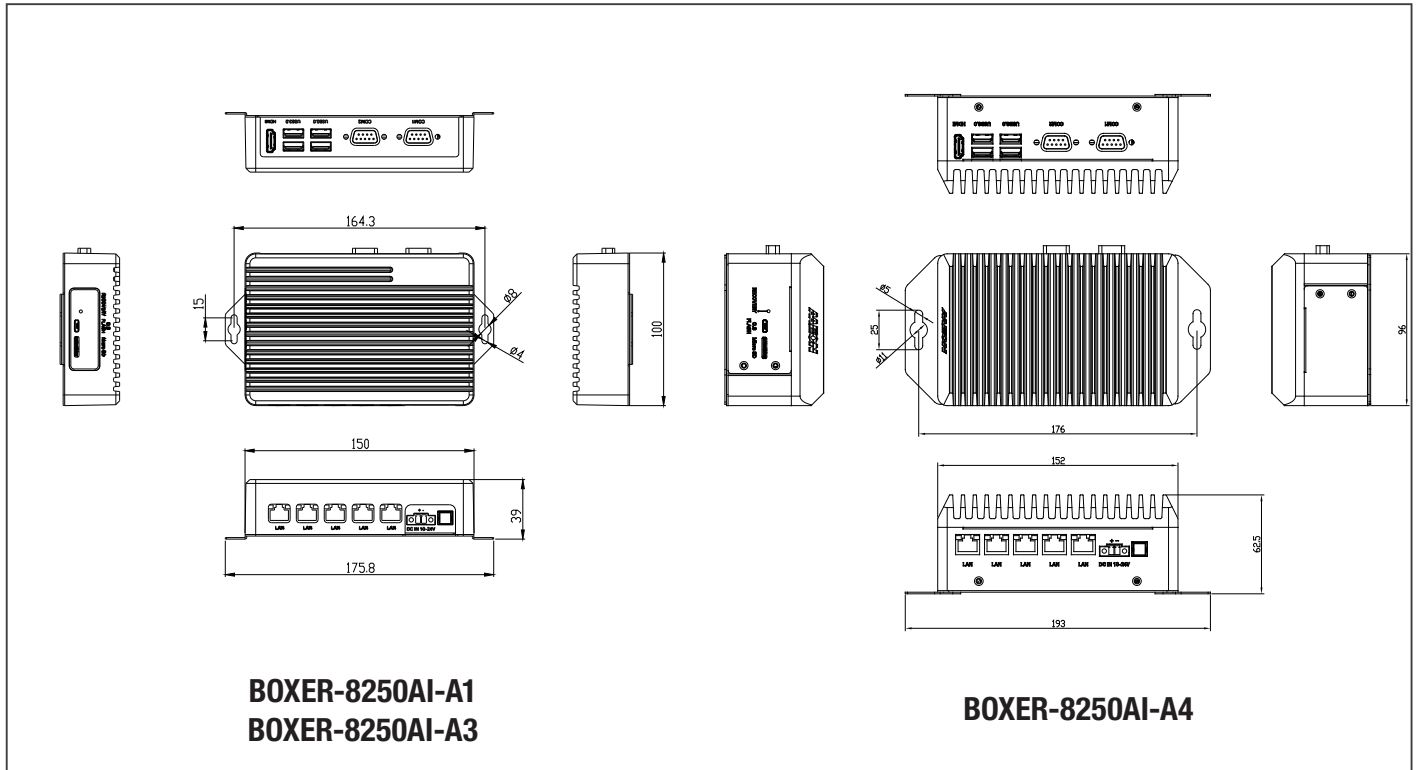

### Features

- NVIDIA® Jetson Xavier™ NX
- 8GB LPDDR4
- Multi-storage option: 16GB eMMC / MicroSD slot / 2.5" drive bay
- Support Operating Temperature -25°C ~ 70°C
- GbE LAN x 5
- USB 3.2 Gen 1 x 4
- 10~24Vdc Power input

### Specifications

System	
AI Accelerator	Nvidia Jetson Xavier NX
CPU	6-core NVIDIA Carmel ARM® v8.2 64-bit CP
System Memory	8GB LPDDR4x
Storage Device	16 eMMC and MicroSD card slot (A1, A3) 16 eMMC and MicroSD card slot and 2.5" HDD drive(A4)
Display Interface	HDMI 2.0
Ethernet	10/100/1000Base-TX x 5
I/O	USB Type A x 4 for USB 3.2 Gen 1 RJ-45 x 5 for GbE LAN DB-9 x 2 for RS-232 HDMI Type A x 1 for HDMI 2.0 MicroSD slot x 1 Micro USB x 1 for O.S Flash Recovery button x 1 Power button with power LED x 1
Expansion	—
Indicator	Power LED x 1
OS Support	Linux (AAEON ACLinux 4.9) Linux (NVIDIA Jetpack 4.5)
Power Supply	
Power Requirement	10 ~ 24V DC with 2-pin terminal block
Mechanical	
Mounting	Wallmount
Dimensions (W x D x H)	A1, A3 : 6.92" x 3.94" x 1.54"(175.8mm x 100.0mm x 39.0mm) A4 : 6.92" x 3.94" x 2.41"(175.8mm x 100.0mm x 61.3mm)
Gross Weight	A1, A3 : 2.48 lbs (1.12 kg) A4 : 3.5lbs (1.6kg)
Net Weight	A1, A3 : 1.46 lbs (0.66 kg) A4 : 2.0lbs (0.91kg)
Environmental	
Operating Temperature	A1, A3 : 14°F ~ 149°F (-10°C ~ 65°C, according to IEC60068-2 with 0.5 m/s AirFlow) A4 : -13°F ~ 158°F (-25°C ~ 70°C, according to IEC60068-2 with 0.5 m/s AirFlow)
Storage Temperature	-40°F ~ 176°F (-40°C ~ 80°C)
Storage Humidity	95% @ 40°C, non-condensing
Anti-Vibration	3.5Grms / 5~500Hz / operation (eMMC, MicroSD, or SSD)
Anti-Shock	—
Certification	CE/FCC class A

### Dimension

Unit: mm