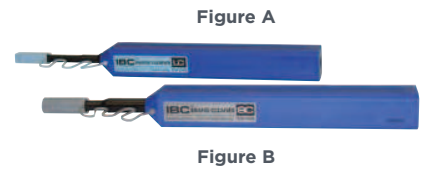

Fiber

Fiber Optic Accessories and Tooling

LC and SC Connector Cleaner (In Bulkhead Cleaner)

FEATURES

- Dry cloth cleaners specially designed to clean single fiber connectors in adapters, bulkheads, and faceplates
- Dust cap of the cleaner acts as an adapter for cleaning unmated connectors
- Extended tip reaches recessed connectors
- Removes dust and oil contamination
- Disposable cleaner with 525+ cleanings per unit

ORDERING INFORMATION

Description	Figure	Part Number
LC Connector Cleaner (In Bulkhead Cleaner)	A	2064500-1
SC Connector Cleaner (In Bulkhead Cleaner)	B	2064499-1

Professional Fiber Connector Inspection/Cleaning Kits