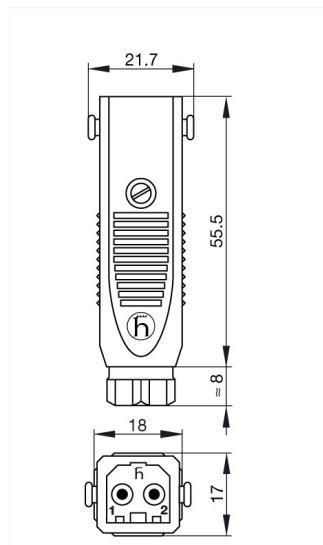

STAS 20 grau/grey

Industrial Connectors:Rectangular connectors ST-series:Cable plug

Product description

Description	Cable plug with strain relief
Type	STAS 20 grau/grey
Order No.	931 265-106
Type of contact	male
Number of contacts	2 + PE
Cable gland	PG 7
Cable diameter	4 mm to 6.5 mm
Conductor size	max. 1.5 mm ²
Housing Color	grey
Contact bearer color	black

Drawing

Technical data

Pin dimensions	2 mm
Rated voltage	250 V AC/DC
Rated current	DC 10 A / AC 16 A
Contact resistance	≤ 5 mOhm
Type of termination	screw

Material

Contact material	Cu Zn
Contact surface material	Sn
Contact bearer material	PA
Housing material	PA

Environmental conditions

Protection class (IEC 60529)	IP 54
Pollution severity	3
Temperature range	-30 °C to +90 °C

Inflammability class

Housing	UL 94 V-1
Contact bearer	UL 94 HB
Approvals	
UL	UL
Packaging unit	
Packaging unit	100 pieces
Scope of delivery and accessories	
Accessories to order separately	safety brackets STASI 2, order no. 732 044-000