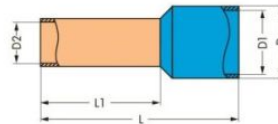

---

Item no.: 216-223  
Product description: Ferrule Sleeve for 1 mm<sup>2</sup> / AWG 18 insulated electro-tin plated

---

Produkt kann von Bild abweichen / product may differ

Packing unit 1000 pieces

RoHS compliant

Strip length to	8 mm
Product group	2 (Terminal Block Accessories)
L	12 mm
L1	6 mm
D	3.6 mm
D1	3 mm
D2	1.5 mm
Weight	0.125 g
Color	red
Customs Tariff No.	85369010
Country of Origin	Deutschland