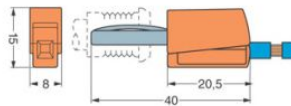

Item no.: 215-711
Product description: Banana plug for socket 4 mm Ø

Produkt kann von Bild abweichen / product may differ

Packing unit 50 pieces

RoHS compliant

Product group	2 (Terminal Block Accessories)
Cross section [mm ²]	0.08 - 2.5 mm ²
Cross section [AWG]	28 - 14 AWG
Connection method	CAGE CLAMP®CONNECTION
Measured voltage EN	42 V
Current intensity EN	20 A
Weight	3.88 g
Color	blue
No. of connection Points	1
No. of potentials	1
Height	15 mm
Height	0.591 in
Width	8 mm
Width	0.315 in
Depth	40 mm
Depth	1.575 in
Strip length from	9 mm
Strip length to	11 mm
Strip length	0.39 in