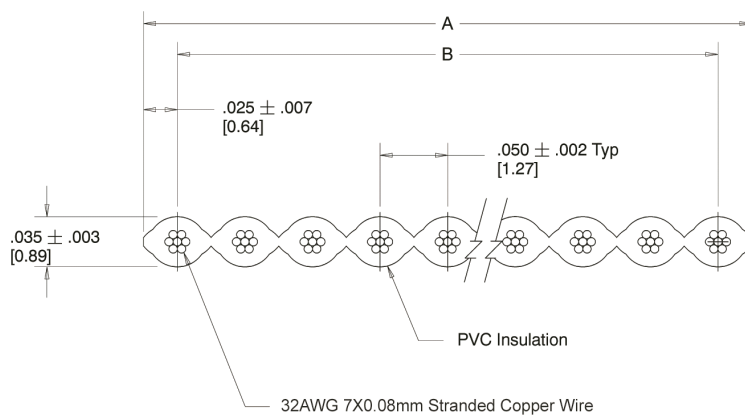

Flat Band cable Datasheet

Item No.	Flat Band cable 10P	Flat Band cable 14P	Flat Band cable 16P
B/N	607115	607287	607560
Outer dimension (A X B)	12.7X11.43 mm	17.78X16.51 mm	20.32X19.05 mm
Cross section area	10 x 0.035 sqmm	14 x 0.035 sqmm	16 x 0.035 sqmm
strand per conductor	7 x 0.08 mm	7 x 0.08 mm	7 x 0.08 mm
Conductor material	COPPER	COPPER	COPPER
color	GREY	GREY	GREY
AWG	32AWG	32AWG	32AWG
Packaging	30.5 meter spool	30.5 meter spool	30.5 meter spool
Grid Pitch	RM1.27	RM1.27	RM1.27

Item No.	Flat Band cable 20P	Flat Band cable 24P	Flat Band cable 25P
B/N	607692	607844	608192
Outer dimension (A X B)	25.40X24.13 mm	30.48X29.21 mm	31.75X30.48 mm
Cross section area	20 x 0.035 sqmm	24 x 0.035 sqmm	25 x 0.035 sqmm
strand per conductor	7 x 0.08 mm	7 x 0.08 mm	7 x 0.08 mm
Conductor material	COPPER	COPPER	COPPER
color	GREY	GREY	GREY
AWG	32AWG	32AWG	32AWG
Packaging	30.5 meter spool	30.5 meter spool	30.5 meter spool
Grid Pitch	RM1.27	RM1.27	RM1.27

Item No.	Flat Band cable 26P	Flat Band cable 34P	Flat Band cable 40P
B/N	608474	608717	608903
Outer dimension (A X B)	33.02X31.75 mm	43.18X41.91 mm	50.80X49.53 mm
Cross section area	26 x 0.035 sqmm	34 x 0.035 sqmm	40 x 0.035 sqmm
strand per conductor	7 x 0.08 mm	7 x 0.08 mm	7 x 0.08 mm
Conductor material	COPPER	COPPER	COPPER
color	GREY	GREY	GREY
AWG	32AWG	32AWG	32AWG
Packaging	30.5 meter spool	30.5 meter spool	30.5 meter spool
Grid Pitch	RM1.27	RM1.27	RM1.27

Item No.	Flat Band cable 50P	Flat Band cable 64P
B/N	609060	609239
Outer dimension (A X B)	63.50X62.23 mm	81.28X80.01 mm
Cross section area	50 x 0.035 sqmm	64 x 0.035 sqmm
strand per conductor	7 x 0.08 mm	7 x 0.08 mm
Conductor material	COPPER	COPPER
color	GREY	GREY
AWG	32AWG	32AWG
Packaging	30.5 meter spool	30.5 meter spool
Grid Pitch	RM1.27	RM1.27