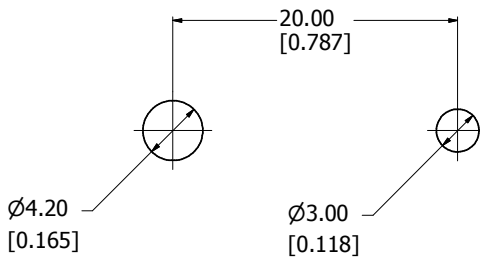

8 7 6 5 4 3 2 1

SIDE VIEW w/ LEG FOLDED DOWN

SIDE VIEW w/ LEG FOLDED UP

EXPLODED FOOT ASSEMBLY
(PLATE NOT INCLUDED)

BOTTOM VIEW

MOUNTING HOLE LOCATIONS

M3784-7001
Foot Base - Black PA Fibreglass Reinforced
Anti-Skid Inserts - Soft Beige Rubber
Hardware
2 Screws - Panhead #8-32x1/2"
2 Lockwashers
2 Nuts - #8-32 thread
**note feet sold in pairs