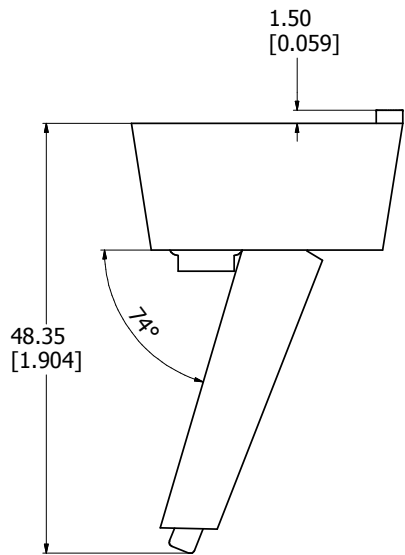

8 7 6 5 4 3 2 1

SIDE VIEW w/ LEG FOLDED DOWN

SIDE VIEW w/ LEG FOLDED UP

EXPLODED FOOT ASSEMBLY
(PLATE NOT INCLUDED)

BOTTOM VIEW

MOUNTING HOLE LOCATIONS

M3784-7001
Foot Base - Black PA Fibreglass Reinforced
Anti-Skid Inserts - Soft Beige Rubber
Hardware
2 Screws - Panhead #8-32x1/2"
2 Lockwashers
2 Nuts - #8-32 thread
**note feet sold in pairs

**HAMMOND
MANUFACTURING™**

M3784-7001

8 7 6 5 4 3 2 1