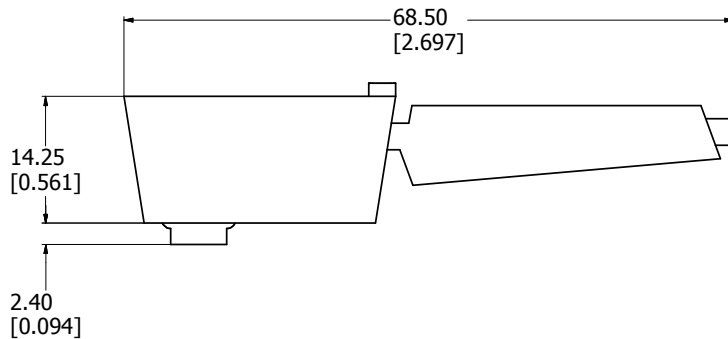

8 7 6 5 4 3 2 1

SIDE VIEW w/ LEG FOLDED DOWN

SIDE VIEW w/ LEG FOLDED UP

EXPLODED FOOT ASSEMBLY
(PLATE NOT INCLUDED)

BOTTOM VIEW

MOUNTING HOLE LOCATIONS

M3784-7001
Foot Base - Black PA Fibreglass Reinforced
Anti-Skid Inserts - Soft Beige Rubber
Hardware
2 Screws - Panhead #8-32x1/2"
2 Lockwashers
2 Nuts - #8-32 thread
**note feet sold in pairs

**HAMMOND
MANUFACTURING™**

M3784-7001

8 7 6 5 4 3 2 1