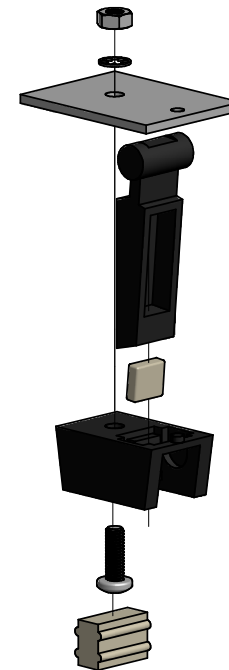

8 7 6 5 4 3 2 1

SIDE VIEW w/ LEG FOLDED DOWN

SIDE VIEW w/ LEG FOLDED UP

EXPLODED FOOT ASSEMBLY
(PLATE NOT INCLUDED)

BOTTOM VIEW

MOUNTING HOLE LOCATIONS

M3784-7001
Foot Base - Black PA Fibreglass Reinforced
Anti-Skid Inserts - Soft Beige Rubber
Hardware
2 Screws - Panhead #8-32x1/2"
2 Lockwashers
2 Nuts - #8-32 thread
**note feet sold in pairs

**HAMMOND
MANUFACTURING™**

M3784-7001

8 7 6 5 4 3 2 1