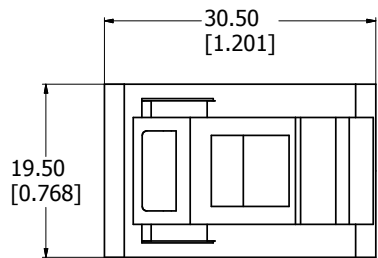

8 7 6 5 4 3 2 1

SIDE VIEW w/ LEG FOLDED DOWN

SIDE VIEW w/ LEG FOLDED UP

EXPLODED FOOT ASSEMBLY
(PLATE NOT INCLUDED)

BOTTOM VIEW

MOUNTING HOLE LOCATIONS

M3784-7001
Foot Base - Black PA Fibreglass Reinforced
Anti-Skid Inserts - Soft Beige Rubber
Hardware
2 Screws - Panhead #8-32x1/2"
2 Lockwashers
2 Nuts - #8-32 thread
**note feet sold in pairs