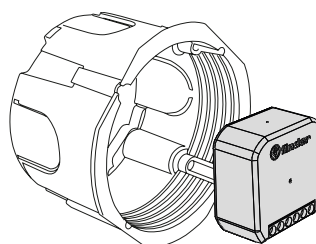

* Note: that these trademarks and trade names are not the property of Finder SpA or any of its associated companies, and are referred to in this sheet for the purposes of technical information only.

Type 15.21 - Bluetooth Dimmer, round wall box (ie: Ø 60 mm) mounting

Wall box mounting

Brightness control

Light control

Soft Start function

Type 15.21.8.230.B300

The 15.21 is suitable for fitting within a 60mm round wall box or other junction boxes.

YESLY.LIFE