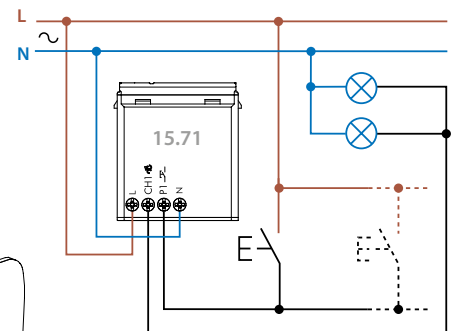

YESLY 15 SERIES - Bluetooth Dimmer

- 1 output
- Lamp load: Type15.71: 100 W LED, 200 W halogen
  Type15.21: 150 W LED, 300 W halogen
- AUTO function, to automatically set the most appropriate method for driving the type of lamp being used
- An additional 7 functions to manually set the lamp driving method and the control curve
- Leading edge and trailing edge compatibility
- Default function: Trailing edge (linear)
- 1 wired pushbutton input. Can be managed through standard wired pushbuttons, wireless pushbuttons or Smartphone
- Compatible with energy-saving lamps, compact dimmable fluorescent lamps (CFL) or dimmable LEDs - with either electronic or electromagnetic transformers
- Management of up to 8 scenarios
- App programming with iOS or Android Smartphone
- Over-temperature and short-circuit protection
- Supply voltage 230 V AC (50/60 Hz)
- Secure Bluetooth 4.2 Low Energy connection with 128-bit encryption

Type 15.71 - Bluetooth Dimmer compatible with the most popular Italian wall switch systems

Integrates within most popular wall boxes

Brightness control

Light control

Soft Start function

The Type 15.71 is compatible with most popular residential and commercial frame systems such as: AVE®, Bticino®, Gewiss®, Simon Urmet®, Vimar®, through the use of special adaptors included in the box.

* Note: that these trademarks and trade names are not the property of Finder SpA or any of its associated companies, and are referred to in this sheet for the purposes of technical information only.

Type 15.21 - Bluetooth Dimmer, round wall box (ie: Ø 60 mm) mounting

Wall box mounting

Brightness control

Light control

Soft Start function

The 15.21 is suitable for fitting within a 60mm round wall box or other junction boxes.

YESLY.LIFE