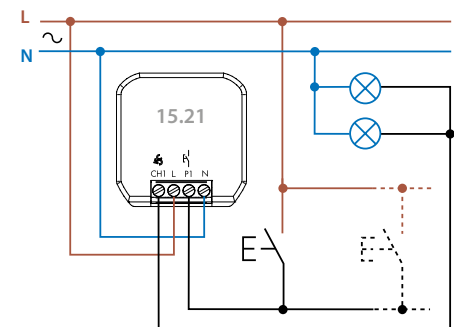

* Note: that these trademarks and trade names are not the property of Finder SpA or any of its associated companies, and are referred to in this sheet for the purposes of technical information only.

Type 15.21 - Bluetooth Dimmer, round wall box (ie: Ø 60 mm) mounting

Wall box mounting

Brightness control

Light control

Soft Start function

Type 15.21.8.230.B300

The 15.21 is suitable for fitting within a 60mm round wall box or other junction boxes.

YESLY.LIFE