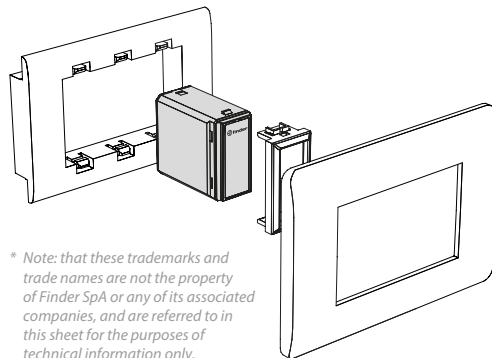

The Type 15.71 is compatible with most popular residential and commercial frame systems such as: AVE®, Bticino®, Gewiss®, Simon Urmet®, Vimar®, through the use of special adaptors included in the box.

* Note: that these trademarks and trade names are not the property of Finder SpA or any of its associated companies, and are referred to in this sheet for the purposes of technical information only.