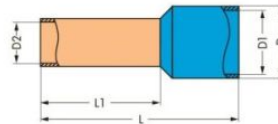

Item no.: 216-203
Product description: Ferrule Sleeve for 1 mm² / AWG 18 insulated electro-tin plated

Produkt kann von Bild abweichen / product may differ

Packing unit 1000 pieces

RoHS compliant

Strip length to	10 mm
Product group	2 (Terminal Block Accessories)
L	14 mm
L1	8 mm
D	3.6 mm
D1	3 mm
D2	1.5 mm
Weight	0.107 g
Color	red
Customs Tariff No.	85369010
Country of Origin	Deutschland