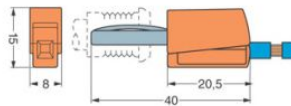

Item no.: 215-211
Product description: Banana plug for socket 4 mm Ø

Produkt kann von Bild abweichen / product may differ

Packing unit 50 pieces

RoHS compliant

Product group	2 (Terminal Block Accessories)
Cross section [mm ²]	0.08 - 2.5 mm ²
Cross section [AWG]	28 - 14 AWG
Connection method	CAGE CLAMP®CONNECTION
Measured voltage EN	42 V
Current intensity EN	20 A
Weight	3.84 g
Color	orange
No. of connection Points	1
No. of potentials	1
Height	15 mm
Height	0.591 in
Width	8 mm
Width	0.315 in
Depth	40 mm
Depth	1.575 in
Strip length from	9 mm
Strip length to	11 mm
Strip length	0.39 in