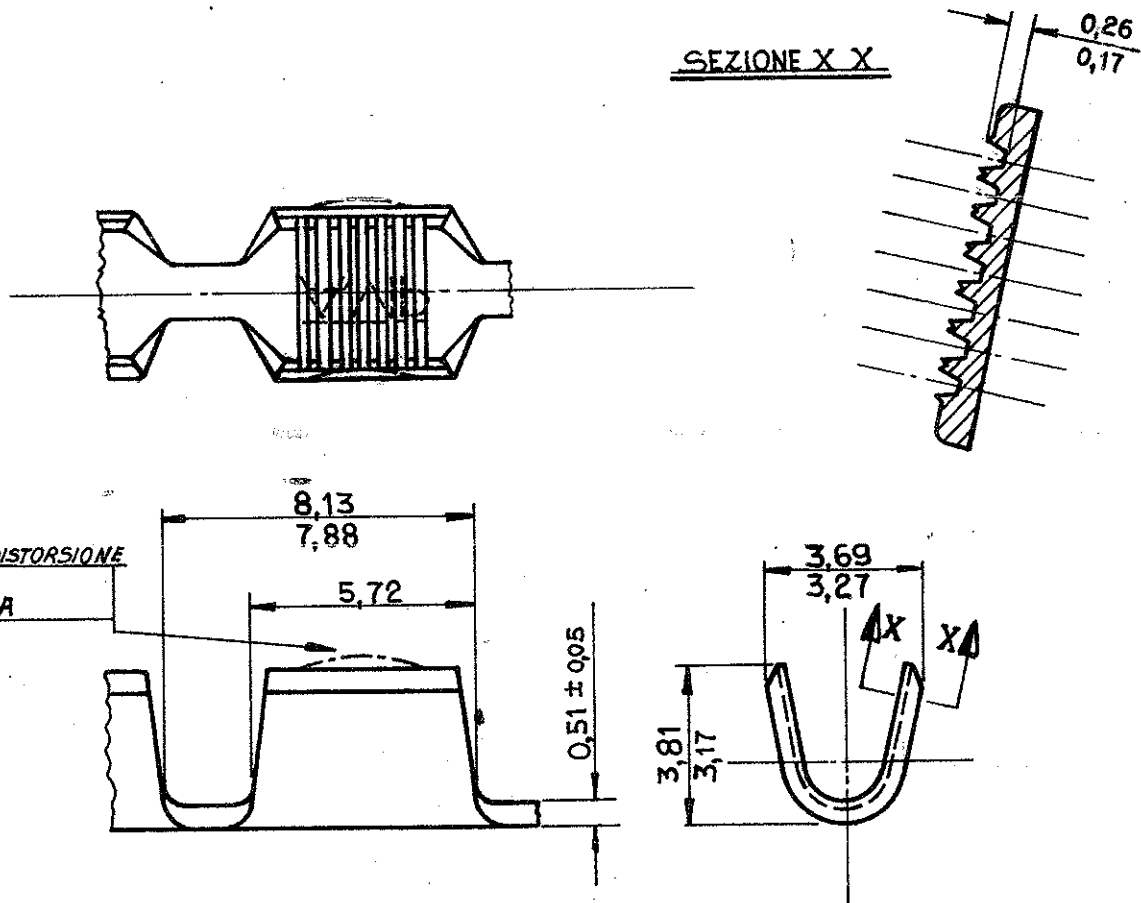

NUMBER
C-280004

STAGNATO	OTTONE	280004-2
	OTTONE	280004-1
FINITURA	MATERIALE	AMP P.N.

DIMENSIONS IN MM DO NOT SCALE PRINT

				© 1968 BY AMP INCORPORATED. ALL RIGHTS RESERVED. AMP PRODUCTS COVERED BY PATENTS AND/OR PATENTS PENDING.				CUSTOMER COPY REFERENCE ONLY			
				MATERIAL AND FINISH VEDI TABELLA				AMP ITALIA VIA CERVI 15 COLLEGNO (TORINO)			
				WIRE RANGE INSULATION TYPE 600 CMA 3000				CLASS AMPLIVAR			
				TOLERANCE EXCEPT AS NOTED ± 0,4 1° 0'				SCALE LOC NO I A 280004			
				NAME				REV B			
B RIDISEGNATO E AGGIORNATO				DR 8-9-77				CHK			
LTR REVISION RECORD				DR				CHK			
DN Dal Bello 8-9-77				DE				APP			
CHK				APP				AMPLIVAR SPLICE			