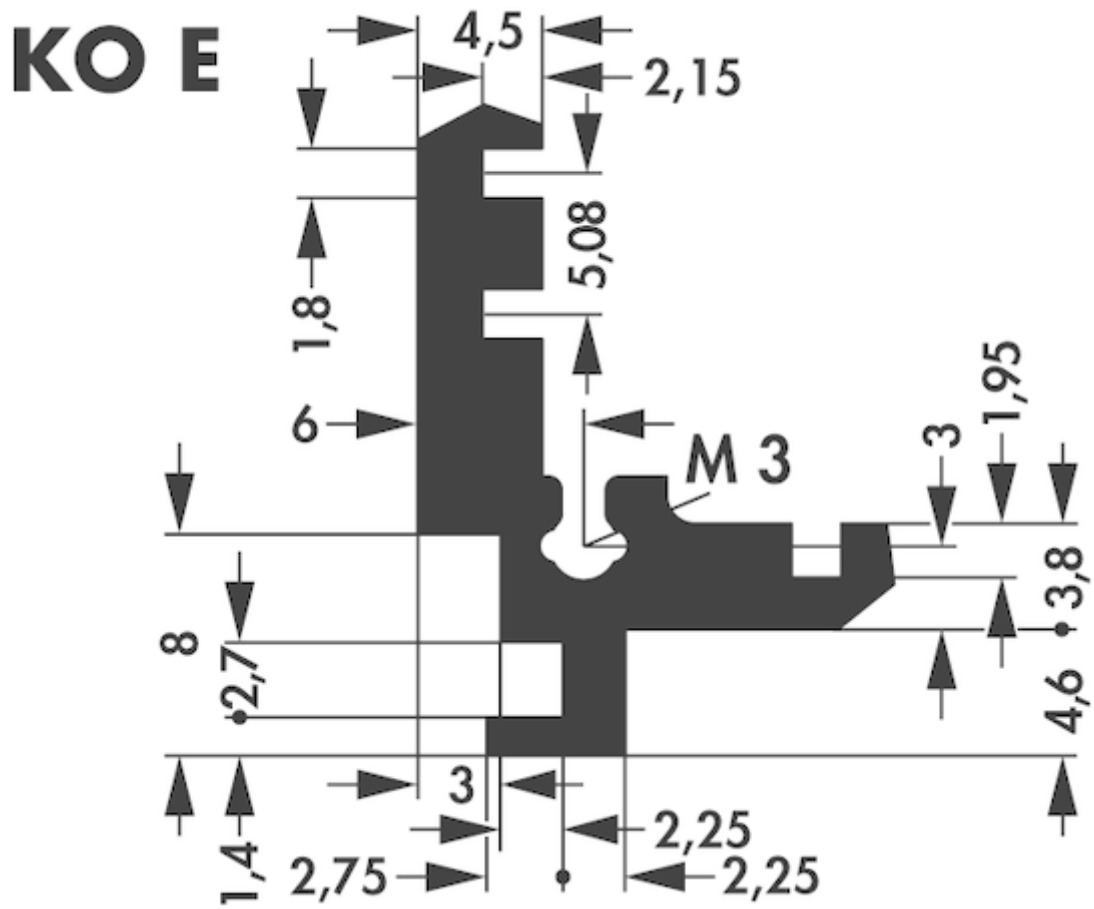

Data sheet Product KO E 14

Cases > Combination cases

Features

length 100 / 120 / 160 / 200 / 220 / 234 mm

C

surface

- black anodised
- natural colour anodised
- case profile SA, cover panels ME
- transparent passivated

Technical Drawing

height A [mm]	86.3
width B [mm]	105
D [mm]	100.3

Further Information

Fischer Elektronik GmbH & Co. KG
DEUTSCHLAND • GERMANY • ALLEMAGNE

Nottebohmstraße 28
58511 Lüdenscheid

Telefon +49 2351 435-0
Telefax +49 2351 45754