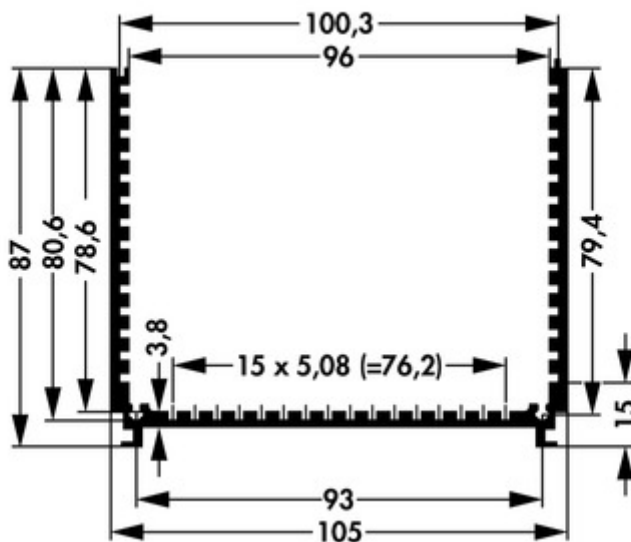

Data sheet Product KO E 14

Cases > Combination cases

Features

length 100 / 120 / 160 / 200 / 220 / 234 mm

C

surface

- black anodised
- natural colour anodised
- case profile SA, cover panels ME
- transparent passivated

Technical Drawing

height A [mm]	86.3
width B [mm]	105
D [mm]	100.3

Further Information

Fischer Elektronik GmbH & Co. KG
DEUTSCHLAND • GERMANY • ALLEMAGNE

Nottebohmstraße 28
58511 Lüdenscheid

Telefon +49 2351 435-0
Telefax +49 2351 45754